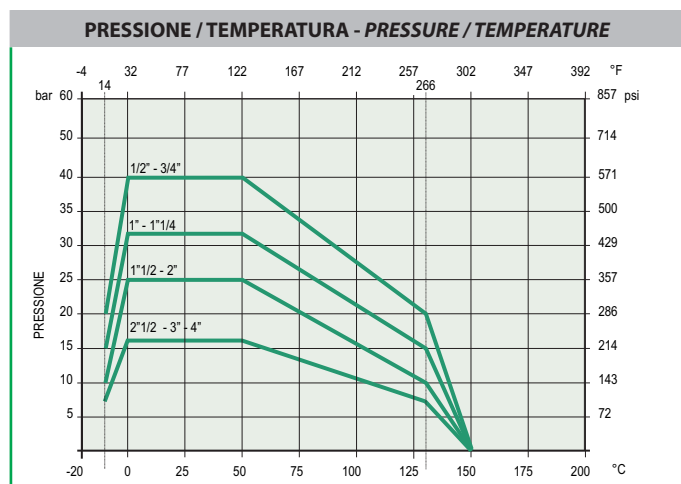

Size	Pressure
1/4" - 3/4"	40 bar
1" - 1 1/4"	32 bar
1 1/2 - 2"	25 bar
2 1/2 - 4"	16 bar